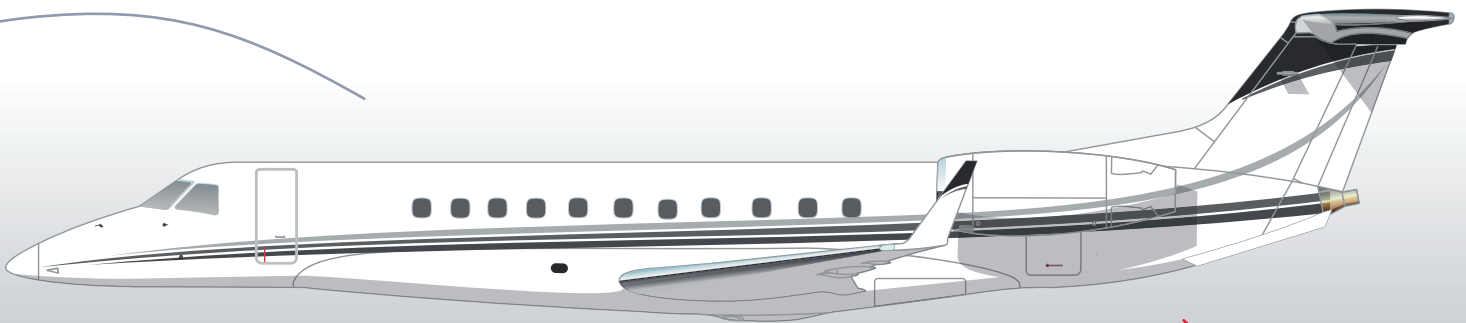

Embraer **Legacy 600**

Number of seats | **13**

Max Speed | **840 km/h – 450 kt**

Max Range | **6300 km – 3400 nm**

Year built | **2007 New painting + Complete Interior Refurbishment in 2018 – Identical to Legacy 650 interior**

Number in the fleet | **1**

Cabin Dimensions (HxWxL) | **182 x 210 x 1295 cm**

Luggage Volume | **8,10 m³**

Lavatory | **Yes**

Special equipment | **Mini-bar, storage, in-flight entertainment, enclosed toilet, berthable seats, stand-up cabin, sat phone, wet galley, fridge, Nespresso machine, oven, microwave, boiler, blu-ray/dvd player**

Embraer **Legacy 600**