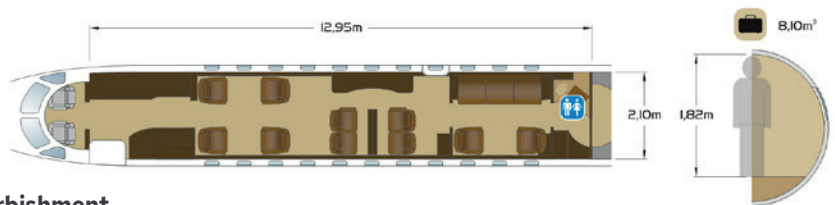

Embraer **Legacy 600**

Number of seats | **13**

Max Speed | **840 km/h – 450 kt**

Max Range | **6300 km – 3400 nm**

Year built | **2007 New painting + Complete Interior Refurbishment in 2018 – Identical to Legacy 650 interior**

Number in the fleet | **1**

Cabin Dimensions (HxWxL) | **182 x 210 x 1295 cm**

Luggage Volume | **8,10 m³**

Lavatory | **Yes**

Special equipment | **Mini-bar, storage, in-flight entertainment, enclosed toilet, berthable seats, stand-up cabin, sat phone, wet galley, fridge, Nespresso machine, oven, microwave, boiler, blu-ray/dvd player**