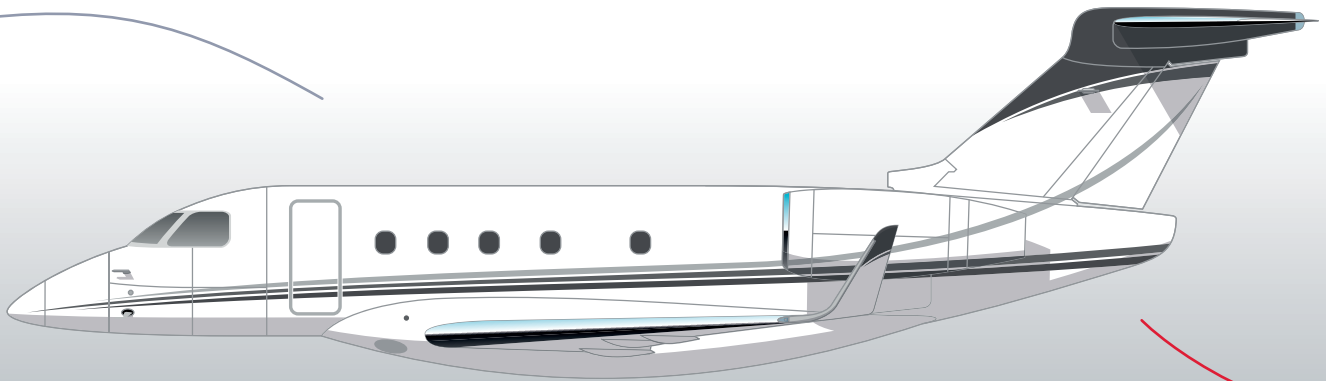

Embraer **Legacy 450**

Number of seats | **8 (+1)**
Max Speed | **860 km/h – 460 kt**
Max Range | **5370 km – 2900 nm**
Year built | **2015**
Number in the fleet | **1**

Cabin Dimensions (HxWxL) | **182 x 208 x 683cm**
Luggage Volume | **4,25 m³**
Lavatory | **Yes**
Special equipment | **Mini-bar, storage, closet, in-flight entertainment system, stand-up cabin, Espresso machine, microwave, Wi-Fi, sat phone, iPhone/iPad connectivity**

Embraer **Legacy 450**