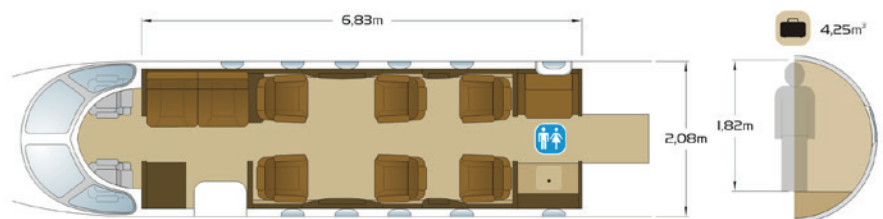

Embraer **Legacy 450**

Number of seats | **8 (+1)**
Max Speed | **860 km/h – 460 kt**
Max Range | **5370 km – 2900 nm**
Year built | **2015**
Number in the fleet | **1**

Cabin Dimensions (HxWxL) | **182 x 208 x 683cm**
Luggage Volume | **4,25 m³**
Lavatory | **Yes**
Special equipment | **Mini-bar, storage, closet, in-flight entertainment system, stand-up cabin, Espresso machine, microwave, Wi-Fi, sat phone, iPhone/iPad connectivity**