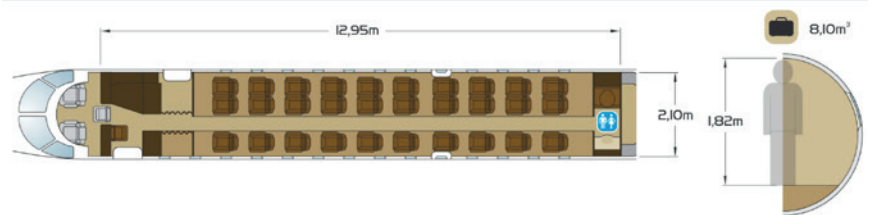

Embraer ERJ-135

Embraer ERJ-135

Number of seats | **30**
Crew | **2 Pilots + 1 or 2 Cabin Crew Members**
Max Speed | **828 km/h – 447 kt – 514 mph**
Max Range | **3240 km – 1750 nm**
Year refurbished | **(interior + exterior) | 2018**
Number in the fleet | **1**

Cabin Dimensions (HxWxL) | **183 x 185 x 1280 cm**
Luggage Volume | **12,8 m³**
Lavatory | **Yes**
Special equipment | **Full galley, storage, closet, stand-up cabin, personal power outlets**