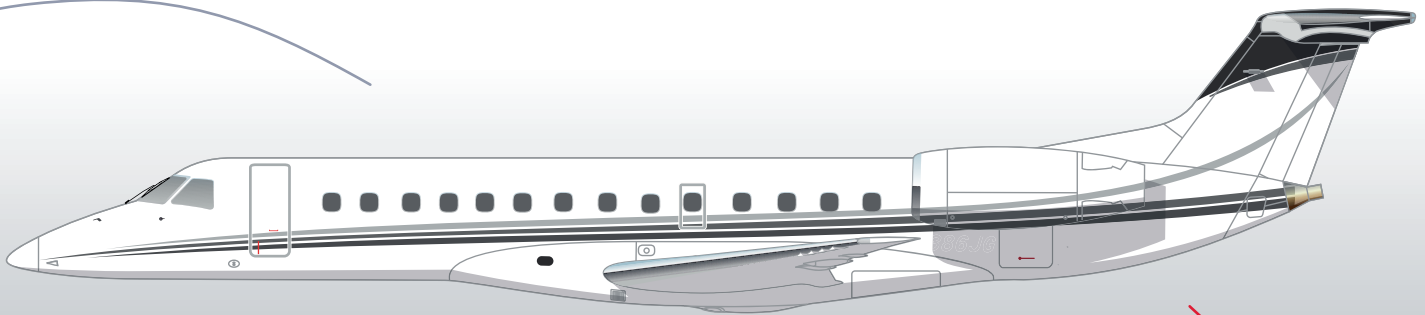

Embraer ERJ-135

Embraer ERJ-135

Number of seats | **30**
Crew | **2 Pilots + 1 or 2 Cabin Crew Members**
Max Speed | **828 km/h – 447 kt – 514 mph**
Max Range | **3240 km – 1750 nm**
Year refurbished | **(interior + exterior) | 2018**
Number in the fleet | **1**

Cabin Dimensions (HxWxL) | **183 x 185 x 1280 cm**
Luggage Volume | **12,8 m³**
Lavatory | **Yes**
Special equipment | **Full galley, storage, closet, stand-up cabin, personal power outlets**