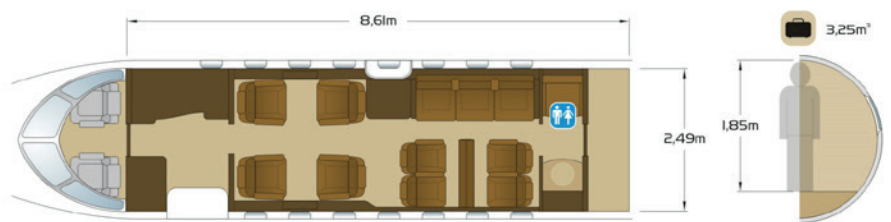

Bombardier Challenger 605

Number of seats | **12**
Max Speed | **780 km/h - 425 kt**
Max Range | **7400 km - 4000 nm**
Year built | **2013**
Number in the fleet | **1**

Cabin Dimensions (HxWxL) | **185 x 249 x 861 cm**
Luggage Volume | **3,25 m³**
Lavatory | **Yes**
Special equipment | **Mini-bar, storage, in-flight entertainment, closet, stand-up cabin**