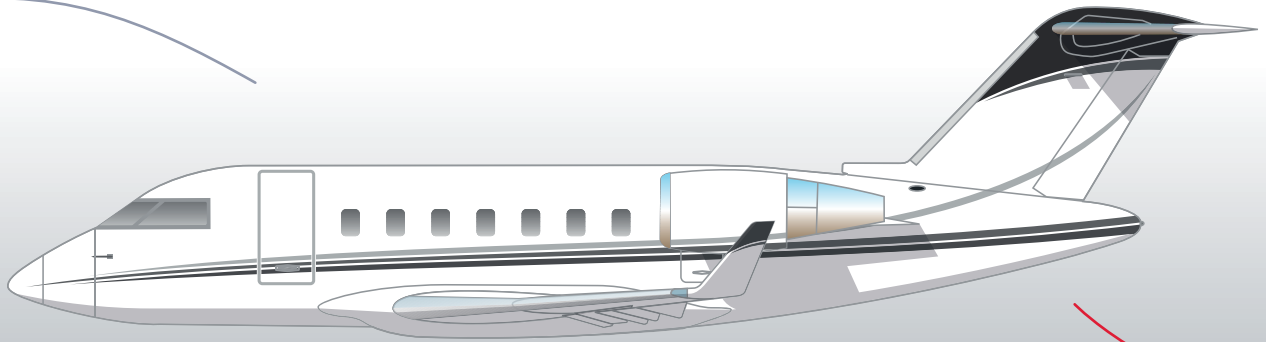

Bombardier Challenger 605

Number of seats | **12**
Max Speed | **780 km/h - 425 kt**
Max Range | **7400 km - 4000 nm**
Year built | **2013**
Number in the fleet | **1**

Cabin Dimensions (HxWxL) | **185 x 249 x 861 cm**
Luggage Volume | **3,25 m³**
Lavatory | **Yes**
Special equipment | **Mini-bar, storage, in-flight entertainment, closet, stand-up cabin**

Bombardier Challenger 605