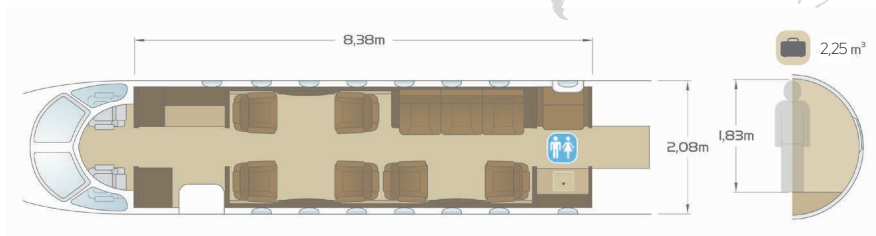

Microwave
Oven

Passengers up to 10 (6 club seats,
3 divan seats, 1 belted lavatory)

Mini-bar
Cooled

Lavatory (1)
back of the cabin

In-flight information
available via digital screens

WiFi
In-flight availability

In-flight entertainment
available via digital screens

Zone 1: 2 single beds
Zone 2: 2 single beds

Satellite telephone
available

Luggage capacity up to
2,25 m³, equivalent 12 bags

Cargo door dimensions
67 cm (w) x 58,5 cm (h)

*Luggage volume is based on standard baggage dimensions of 31 cm x 52 cm x 75 cm and a standard weight of 23 kg per item. These numbers are for comparison but not limiting. It is advisable to combine several smaller bags with regular sizes to optimize cargo loading.