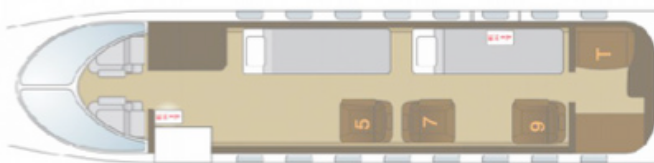

# Specifications

Range up to 3.800 km | 2.100 nm

Hot water available in flight

Cruise speed up to 860 kmh | 465 kt

Coffee available in flight

Year built 2006

Mini-bar Cooled

VIP configuration up to 9 pax (8 club seats & 1 belted lavatory)

Lavatory (1) back of the cabin

Luggage capacity up to 1,41 m<sup>3</sup>, equivalent 7 bags

Satellite telephone available

In-flight information available via digital screens

Standard medical configuration  
Maximum 3+1 passengers  
2 medical stretchers

\*Luggage volume is based on standard baggage dimensions of 31 cm x 52 cm x 75 cm and a standard weight of 23 kg per item. These numbers are for comparison but not limiting. It is advisable to combine several smaller bags with regular sizes to optimize cargo loading.