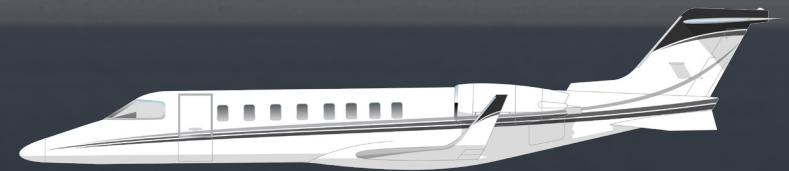

ASL GROUP

MIDSIZE JET  
BOMBARDIER LEARJET 45

# Specifications

Range up to 3.800 km | 2.100 nm

Hot water available in flight

Cruise speed up to 860 kmh | 465 kt

Coffee available in flight

Year built 2006

Mini-bar Cooled

VIP configuration up to 9 pax (8 club seats & 1 belted lavatory)