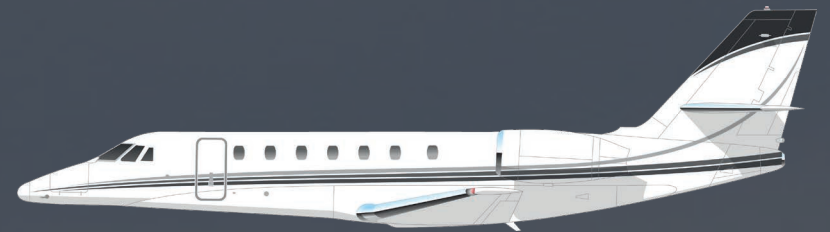

SUPER MIDSIZE JET
CESSNA CITATION SOVEREIGN

Specifications

Range up to
5.100 km | 2.800 nm

Hot water
available

Cruise speed up to
840 kmh | 450 kt

Coffee
Available

Year built
2009

Mini-bar
Cooled

Year refurbished
2019 interior & 2017 exterior

Microwave
Oven

Passengers up to 9
(8 club seats + 1 belted lavatory)

In-flight information
available via digital screens

Lavatory (1)
back of the cabin

In-flight entertainment
available

Luggage capacity up to
2,83 m³, equivalent 13 bags

Satellite telephone
available

Cargo door dimensions
91 cm (w) x 54 cm (h)

*Luggage volume is based on standard baggage dimensions of 31 cm x 52 cm x 75 cm and a standard weight of 23 kg per item. These numbers are for comparison but not limiting. It is advisable to combine several smaller bags with regular sizes to optimize cargo loading.