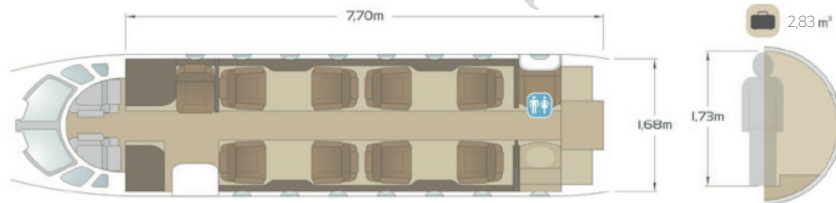

Year refurbished
2019 interior & 2017 exterior

Microwave
Oven

Passengers up to 9
(8 club seats + 1 belted lavatory)

In-flight information
available via digital screens

Lavatory (1)
back of the cabin

In-flight entertainment
available

Luggage capacity up to
2,83 m³, equivalent 13 bags

Satellite telephone
available

Cargo door dimensions
91 cm (w) x 54 cm (h)

*Luggage volume is based on standard baggage dimensions of 31 cm x 52 cm x 75 cm and a standard weight of 23 kg per item. These numbers are for comparison but not limiting. It is advisable to combine several smaller bags with regular sizes to optimize cargo loading.