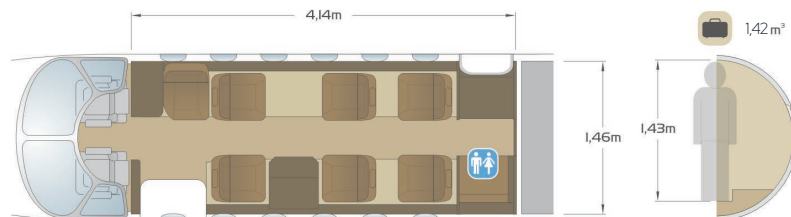

## Specifications

Range up to  
2.400 km | 1.300 nm

Hot water  
available in flight

Cruise speed up to  
740 kmh | 400 kt

Coffee  
available in flight

Year built  
2012

Mini-bar  
Cooled

Passengers up to 7  
(7 seats & 1 lavatory)

Satellite telephone  
available

Lavatory (1)  
back of the cabin

Luggage capacity up to  
1,42 m<sup>3</sup>, equivalent 7 bags

Cargo door dimensions  
66 cm (w) x 50 cm (h)

\*Luggage volume is based on standard baggage dimensions of 31 cm x 52 cm x 75 cm and a standard weight of 23 kg per item. These numbers are for comparison but not limiting. It is advisable to combine several smaller bags with regular sizes to optimize cargo loading.

\*These numbers are for reference only and based on maximum range calculations. The actual range of an aircraft depends on actual weather conditions, aircraft configuration, loading, routing, and other typical flight variables.