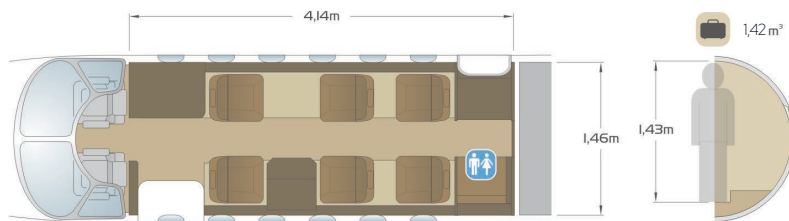

Passengers up to 6
(6 seats & 1 lavatory)

Satellite telephone
available

Lavatory (1)
back of the cabin

In-flight information
available via digital screens

Luggage capacity up to
1,42 m³, equivalent 7 bags

Cargo door dimensions
66 cm (w) x 50 cm (h)

*Luggage volume is based on standard baggage dimensions of 31 cm x 52 cm x 75 cm and a standard weight of 23 kg per item. These numbers are for comparison but not limiting. It is advisable to combine several smaller bags with regular sizes to optimize cargo loading.