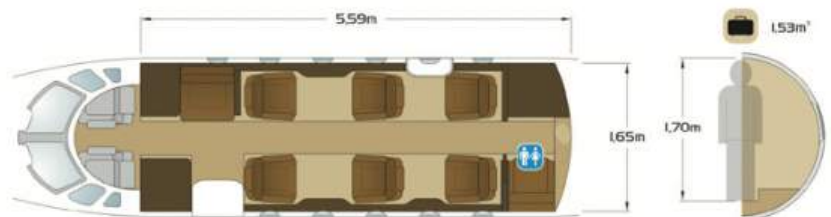

Cessna Citation VII

Number of seats | **7 (+1)**
Max Speed | **830 km/h – 450 kt**
Max Range | **3300 km – 1800 nm**
Year built | **2000**
Number in the fleet | **1**

Cabin Dimensions (HxWxL) | **170 x 165 x 559 cm**
Luggage Volume | **1,53 m³**
Lavatory | **Yes**
Special equipment | **Mini-bar, storage, in-flight entertainment, closet, stand-up cabin**