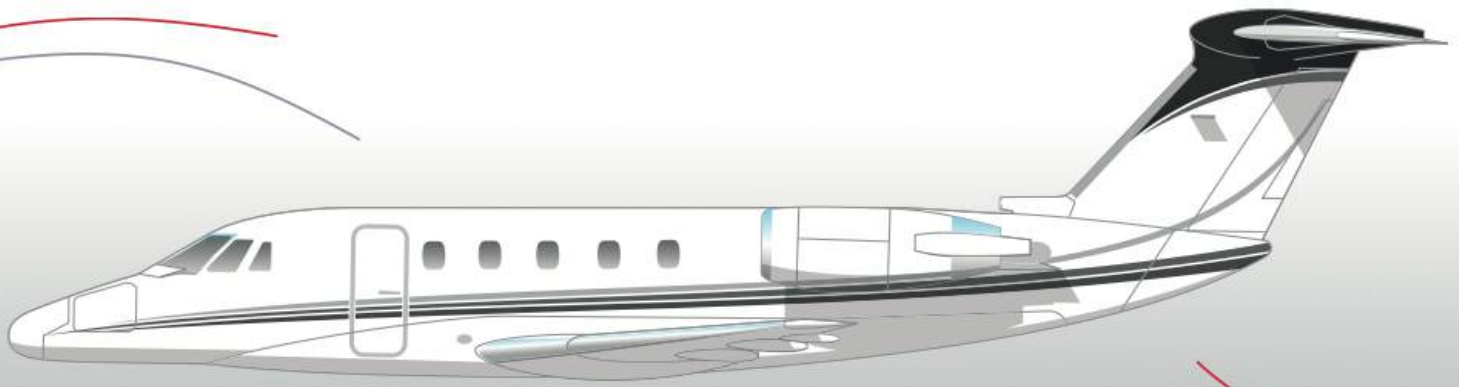

Cessna Citation VII

Number of seats | **7 (+1)**
Max Speed | **830 km/h – 450 kt**
Max Range | **3300 km – 1800 nm**
Year built | **2000**
Number in the fleet | **1**

Cabin Dimensions (HxWxL) | **170 x 165 x 559 cm**
Luggage Volume | **1,53 m³**
Lavatory | **Yes**
Special equipment | **Mini-bar, storage, in-flight entertainment, closet, stand-up cabin**